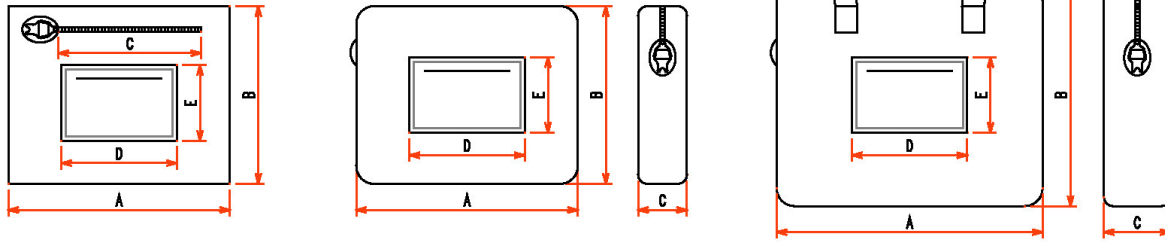

ZipPack & ZipLock

Dimensions

Envelope

Pouch

Bag

Envelope	A mm [inch]	B mm [inch]	C mm [inch]	D mm [inch]	E mm [inch]
ZipPack E250x200	250 [9.84"]	200 [7.87"]	200 [7.87"]	130 [5.12"]	85 [3,35"]
ZipPack E300x250	300 [11.81"]	250 [9.84"]	250 [9.84"]	130 [5.12"]	85 [3,35"]
ZipPack E400x300	400 [15.75"]	300 [11.81"]	350 [13.78"]	130 [5.12"]	85 [3,35"]
ZipPack E460x350	460 [18.11"]	350 [13.78"]	370 [14.57"]	130 [5.12"]	85 [3,35"]

Bag Type	A mm [inch]	B mm [inch]	C mm [inch]	D mm [inch]	E mm [inch]
ZipPack B280x250x60	280 [11.02"]	250 [9.84"]	60 [2.36"]	130 [5.12"]	85 [3,35"]
ZipPack B350x250x75	350 [13.78"]	250 [9.84"]	75 [2.96"]	130 [5.12"]	85 [3,35"]
ZipPack B400x300x100	400 [15.75"]	300 [11.81"]	100 [3.94"]	130 [5.12"]	85 [3,35"]
ZipPack B460x360x100	460 [18.11"]	360 [14.17"]	100 [3.94"]	130 [5.12"]	85 [3,35"]
ZipPack B400x300x200	400 [15.75"]	300 [11.81"]	200 [7.87"]	130 [5.12"]	85 [3,35"]

Product	Qty per Carton		Inner Carton Dimensions - mm				Outer Carton Dimension - mm				Weight—kg	
	Inner Carton	Outer Carton	L	W	H	V(M ³)	L	W	H	V(M ³)	Inner Carton	Outer Carton
ZipLock	5000	60000	250	125	145	0.0045	490	256	430	0.0539	2.00	25.20
ZipLock V2	5000	25000	240	185	150	0.0067	935	250	170	0.0397	2.00	11.20
Envelope - ZPE01A	100	-	410	380	310	0.0483					11.89	-
Envelope - ZPE02A	100	-	430	375	490	0.0790					16.60	-
Envelope - ZPE03A	100	-	430	375	490	0.0790					16.60	-
Envelope - ZPE04A	100	-	430	375	490	0.0790					18.16	-
Pouch - ZPP01A	40	-	430	375	490	0.0790					13.34	-
Pouch - ZPP02A	40	-	430	375	490	0.0790					15.60	-
Pouch - ZPP03A	20	-	430	375	490	0.0790					11.31	-
Bag - ZPB01A	40	-	430	375	490	0.0790					13.74	-
Bag - ZPB02A	40	-	430	375	490	0.0790					16.00	-
Bag - ZPB03A	20	-	430	375	490	0.0790					12.91	-
Bag - ZPB04A	20	-	430	375	490	0.0790					14.19	-
Bag - ZPB05A	20	-	430	375	490	0.0790					16.59	-